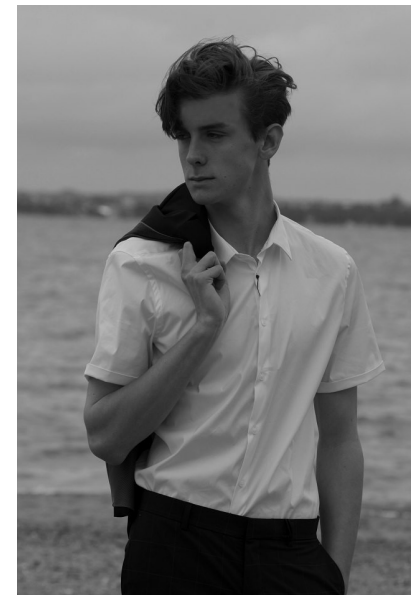

JOEL TURBAK

HEIGHT 188CM/6'2" CHEST 91CM/36" WAIST 76CM/30" SHOE 43.5 EU/10
US/9.5 UK HAIR BROWN EYES GREEN

RPD MODELS

51 Barbados Drive, Unsworth Heights, Auckland, New Zealand, 0630
+64211787148 | rose@rpdmodels.com