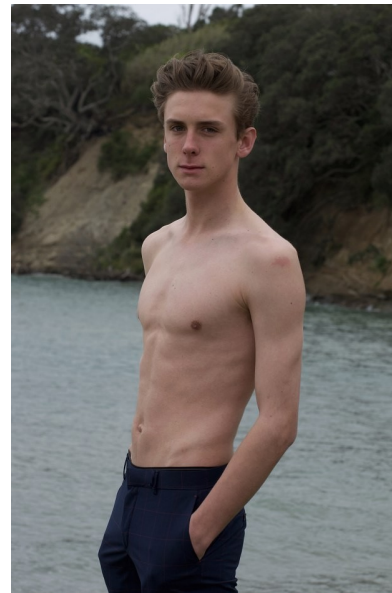

JOEL TURBAK

HEIGHT 188CM/6'2" CHEST 91CM/36" WAIST 76CM/30" SHOE 43.5 EU/10
US/9.5 UK HAIR BROWN EYES GREEN

RPD MODELS

51 Barbados Drive, Unsworth Heights, Auckland, New Zealand, 0630
+64211787148 | rose@rpdmodels.com