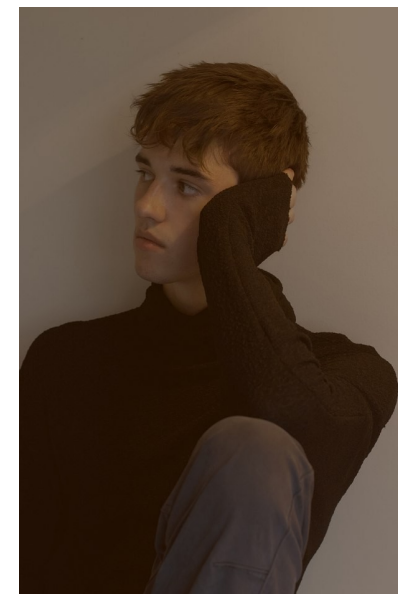

## MAX SALMON

HEIGHT 188CM/6'2" CHEST 89CM/35" WAIST 74CM/29" SHOE 45 EU/11  
US/10.5 UK HAIR BROWN