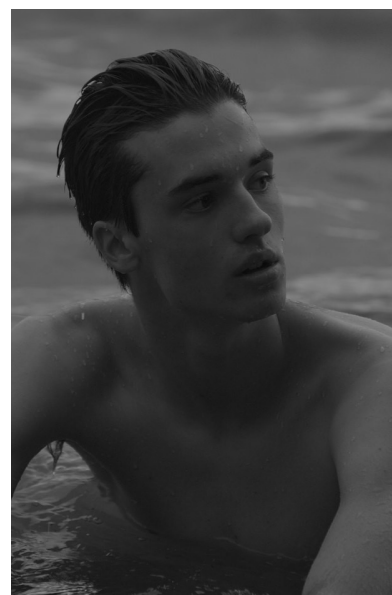

## MAX SALMON

HEIGHT 188CM/6'2" CHEST 89CM/35" WAIST 74CM/29" SHOE 45 EU/11  
US/10.5 UK HAIR BROWN