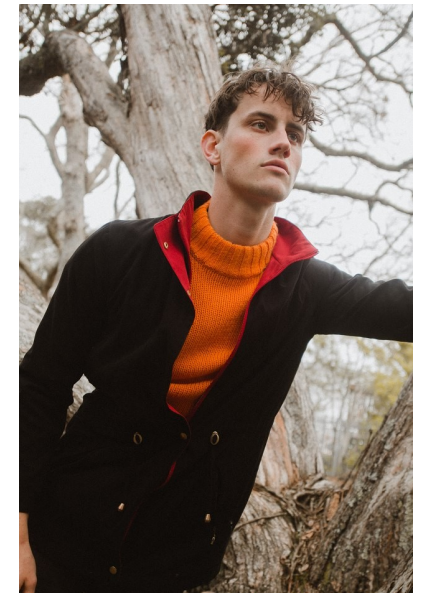

ADAM BEATTIE

HEIGHT 188CM/6'2" CHEST 96CM/38" WAIST 79CM/31" SHOE 45.5 EU/11
US/10.5 UK HAIR DARK BROWN EYES GREEN

RPD MODELS

51 Barbados Drive, Unsworth Heights, Auckland, New Zealand, 0630
+64211787148 | rose@rpdmodels.com