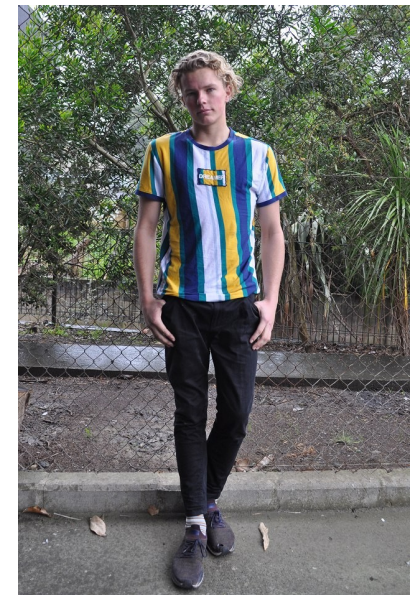

LIAM PARKIN

HEIGHT 185CM/6'1" CHEST 96CM/38" WAIST 81CM/32" SHOE 44.5 EU/10.5  
US/10 UK HAIR BLONDE EYES BLUE

RPD MODELS

51 Barbados Drive, Unsworth Heights, Auckland, New Zealand, 0630  
+64211787148 | [rose@rpdmodels.com](mailto:rose@rpdmodels.com)