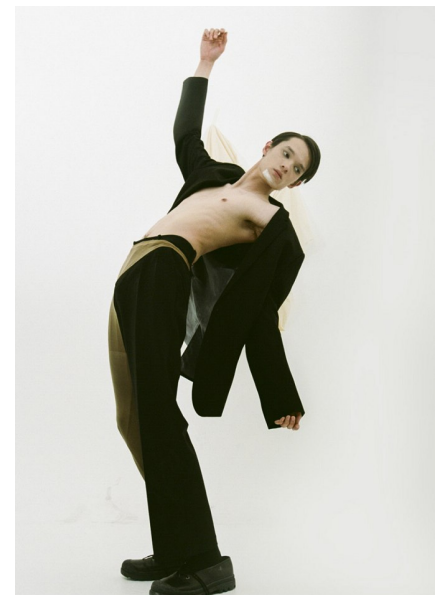

ALEX SINCLAIR

HEIGHT 185CM/6'1" CHEST 90CM/35.5" WAIST 74CM/29" SHOE 44 EU/10
US/9.5 UK HAIR DARK BROWN EYES BROWN

RPD MODELS

51 Barbados Drive, Unsworth Heights, Auckland, New Zealand, 0630
+64211787148 | rose@rpdmodels.com