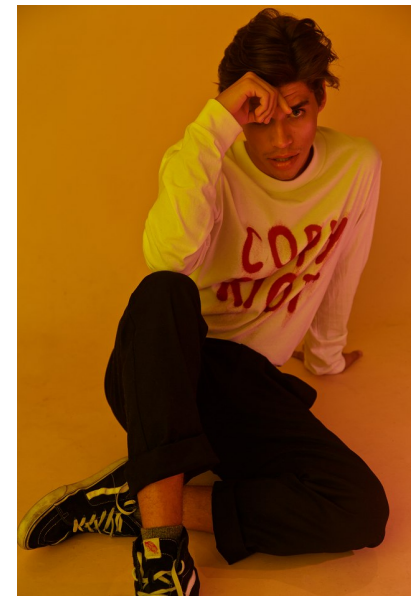

MORGAN CADELL OUT OF TOWN

HEIGHT 185CM/6'1" CHEST 96CM/38" WAIST 79CM/31" COLLAR 36CM/14"
SUIT 96CM/38"/48 SHOE 44.5 EU/10.5 US/10 UK HAIR BROWN EYES BLUE

RPD MODELS

51 Barbados Drive, Unsworth Heights, Auckland, New Zealand, 0630
+64211787148 | rose@rpdmodels.com