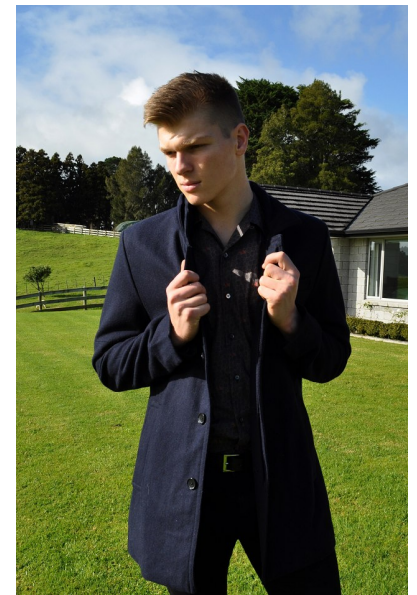

COREY ANNANDALE

HEIGHT 188CM/6'2" CHEST 97CM/38" WAIST 81CM/32" SHOE 46.5 EU/12
US/11.5 UK HAIR BLONDE EYES BLUE

RPD MODELS

51 Barbados Drive, Unsworth Heights, Auckland, New Zealand, 0630
+64211787148 | rose@rpdmodels.com