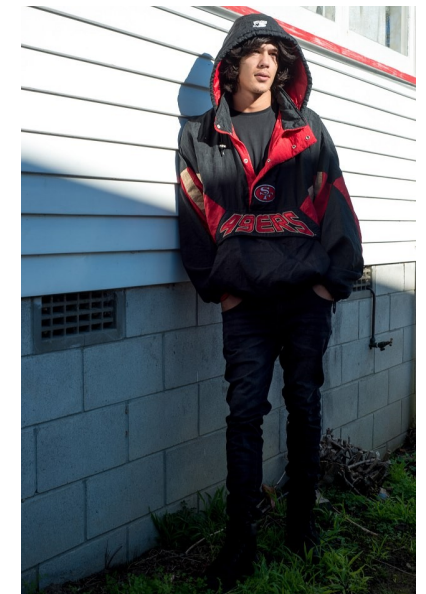

BOBBY PARKINSON

HEIGHT 185CM/6'1" CHEST 96CM/38" WAIST 79CM/31" SHOE 42.5 EU/9
US/8.5 UK HAIR BROWN EYES BROWN

RPD MODELS

51 Barbados Drive, Unsworth Heights, Auckland, New Zealand, 0630
+64211787148 | rose@rpdmodels.com