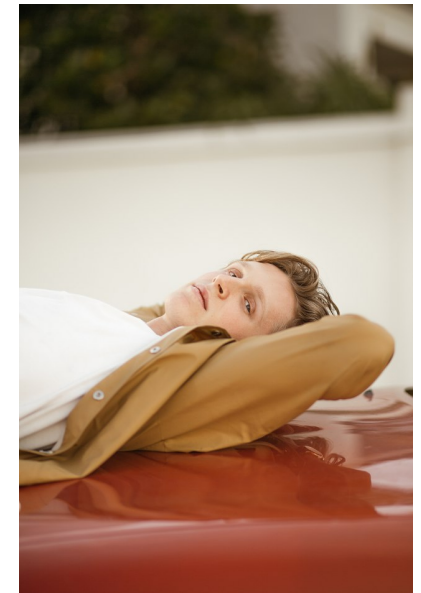

MICHAEL BEGGS

HEIGHT 185CM/6'1" CHEST 92CM/36" WAIST 76CM/30" SHOE 44.5 EU/10.5
US/10 UK HAIR BLONDE EYES BLUE

RPD MODELS

51 Barbados Drive, Unsworth Heights, Auckland, New Zealand, 0630
+64211787148 | rose@rpdmodels.com