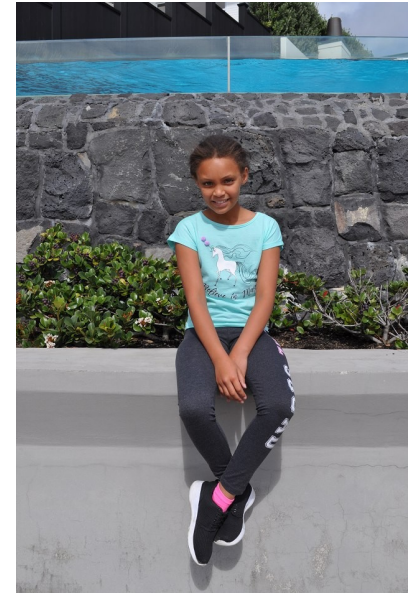

TAHEESHA MAURUS

HEIGHT 130CM/4'3" SHOE 32 EU/1 US/13 UK (KIDS) HAIR BROWN
EYES HAZEL

RPD MODELS

51 Barbados Drive, Unsworth Heights, Auckland, New Zealand, 0630
+64211787148 | rose@rpdmodels.com