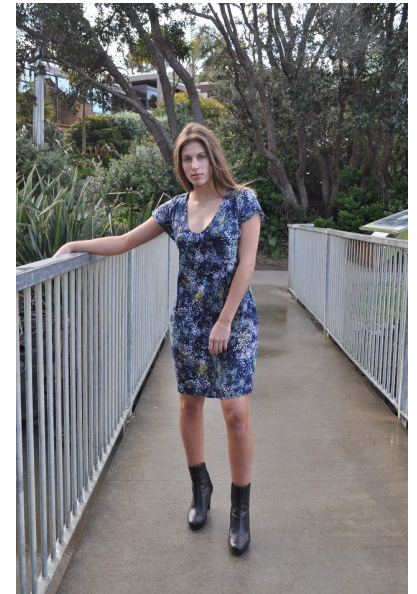

ZOE CHRYSTAL

HEIGHT 170CM/5'7" BUST 86CM/34" WAIST 66CM/26" HIPS 92CM/36"  
SHOE 39 EU/8 US/6 UK HAIR DARK BLONDE EYES BLUE

RPD MODELS

51 Barbados Drive, Unsworth Heights, Auckland, New Zealand, 0630  
+64211787148 | rose@rpdmodels.com