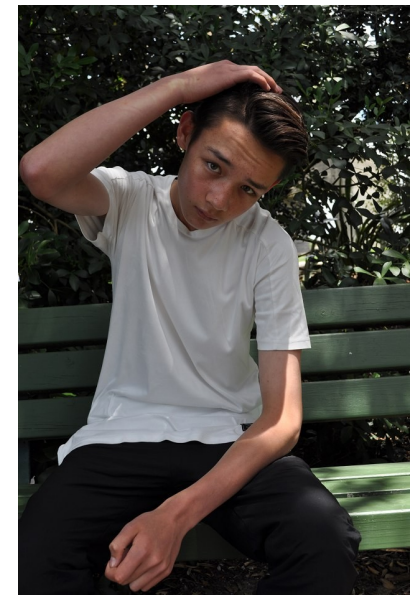

RYAN BURKE KENNEDY

HEIGHT 174CM/5'8.5" CHEST 81CM/32" WAIST 71CM/28" SHOE 43.5 EU/10
US/9.5 UK HAIR DARK BROWN EYES HAZEL

RPD MODELS

51 Barbados Drive, Unsworth Heights, Auckland, New Zealand, 0630
+64211787148 | rose@rpdmodels.com