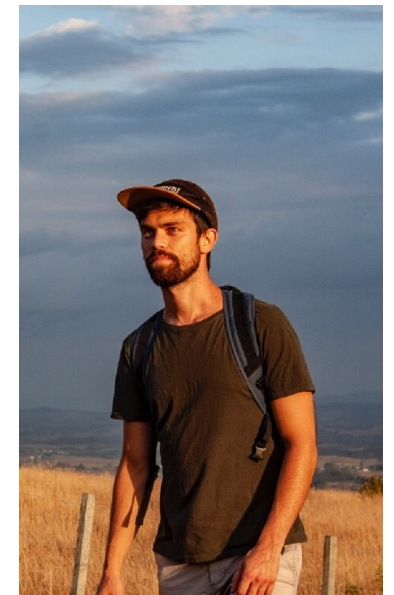

ANDRE BLUNDELL

HEIGHT 183CM/6'0" CHEST 89CM/35" WAIST 76CM/30" SHOE 44.5 EU/10.5
US/10 UK HAIR DARK BROWN EYES BLUE

RPD MODELS

51 Barbados Drive, Unsworth Heights, Auckland, New Zealand, 0630
+64211787148 | rose@rpdmodels.com