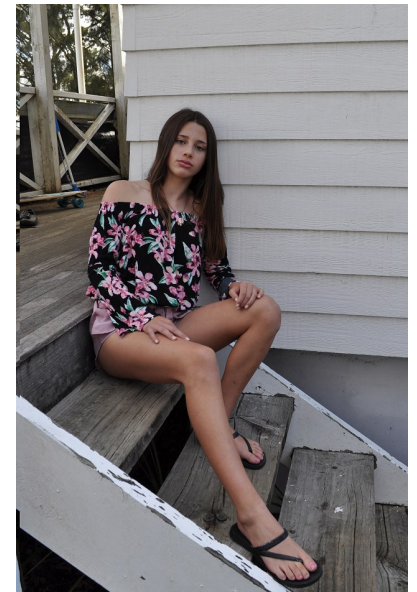

LEELA LOWRIE

HEIGHT 170CM/5'7" BUST 84CM/33" WAIST 66CM/26" HIPS 87CM/34.5"
SHOE 39 EU/8 US/6 UK HAIR BROWN EYES HAZEL

RPD MODELS

51 Barbados Drive, Unsworth Heights, Auckland, New Zealand, 0630
+64211787148 | rose@rpdmodels.com