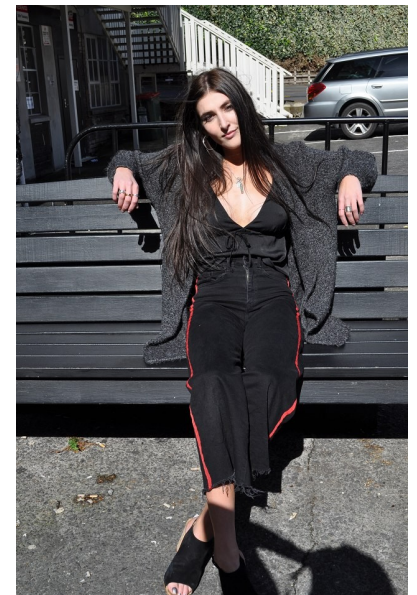

GRACE BROADHURST

HEIGHT 173CM/5'8" BUST 86CM/34" WAIST 63CM/25" HIPS 89CM/35"
SHOE 38 EU/7 US/5 UK HAIR DARK BROWN EYES GREEN

RPD MODELS

51 Barbados Drive, Unsworth Heights, Auckland, New Zealand, 0630
+64211787148 | rose@rpdmodels.com