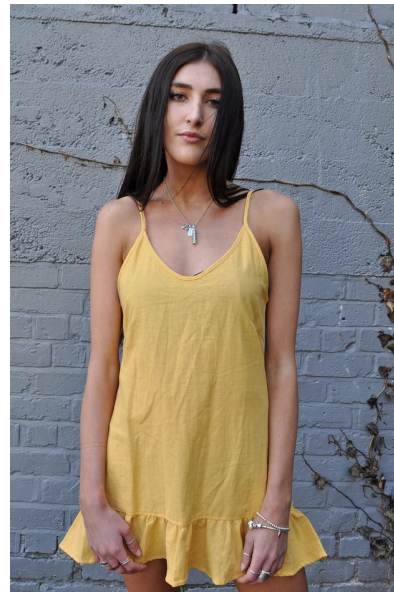

GRACE BROADHURST

HEIGHT 173CM/5'8" BUST 86CM/34" WAIST 63CM/25" HIPS 89CM/35"
SHOE 38 EU/7 US/5 UK HAIR DARK BROWN EYES GREEN

RPD MODELS

51 Barbados Drive, Unsworth Heights, Auckland, New Zealand, 0630
+64211787148 | rose@rpdmodels.com