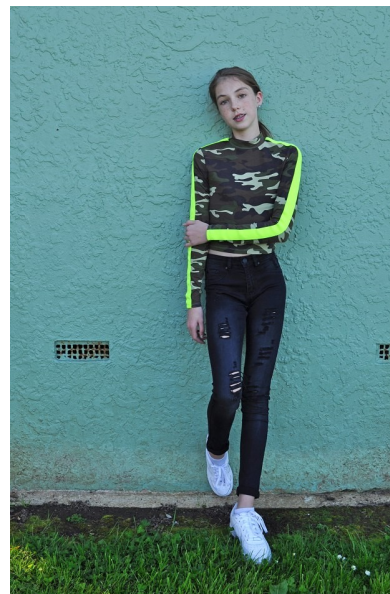

BIANCA PORU

HEIGHT 176CM/5'9.5" BUST 78CM/30.5" WAIST 64CM/25" HIPS 84CM/33"
SHOE 40 EU/9 US/6.5 UK SIZE 12 - 14 HAIR DARK BLONDE EYES GREEN

RPD MODELS

51 Barbados Drive, Unsworth Heights, Auckland, New Zealand, 0630
+64211787148 | rose@rpdmodels.com