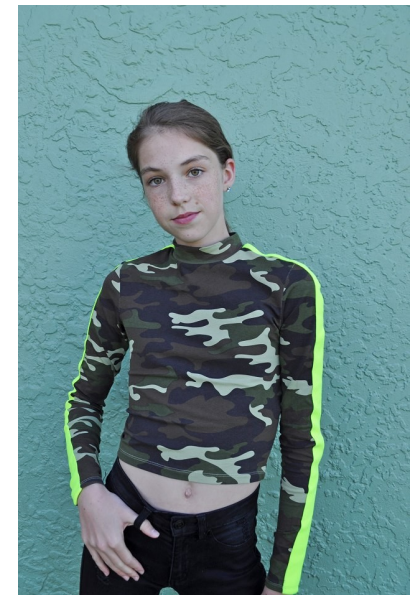

BIANCA PORU

HEIGHT 176CM/5'9.5" BUST 78CM/30.5" WAIST 64CM/25" HIPS 84CM/33"
SHOE 40 EU/9 US/6.5 UK SIZE 12 - 14 HAIR DARK BLONDE EYES GREEN

RPD MODELS

51 Barbados Drive, Unsworth Heights, Auckland, New Zealand, 0630
+64211787148 | rose@rpdmodels.com