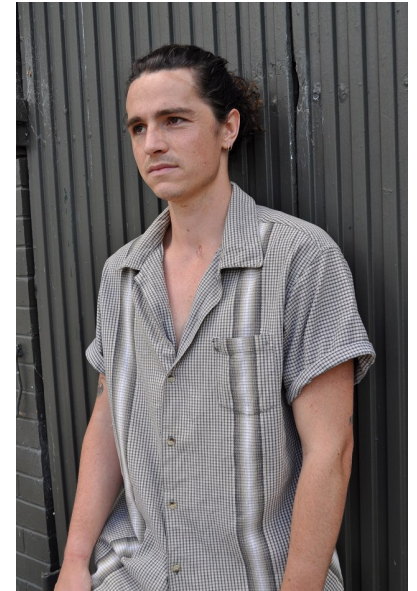

TADHGH STACK

HEIGHT 176CM/5'9.5" CHEST 95CM/37.5" WAIST 76CM/30" SHOE 43 EU/9.5
US/9 UK HAIR DARK BROWN EYES HAZEL

RPD MODELS

51 Barbados Drive, Unsworth Heights, Auckland, New Zealand, 0630
+64211787148 | rose@rpdmodels.com