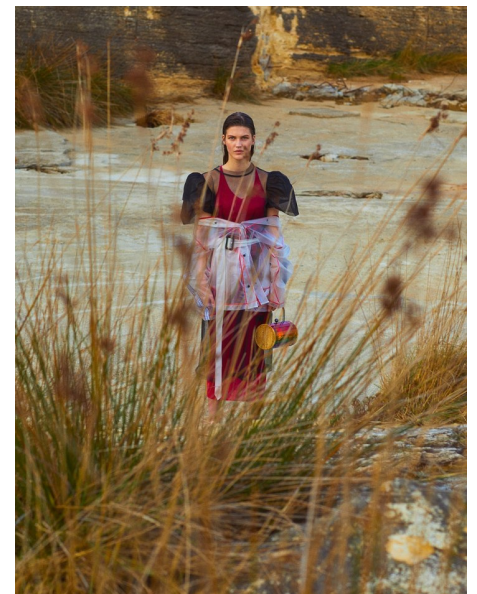

## TYLER BROWNE OUT OF TOWN

HEIGHT 179CM/5'10.5" BUST 80CM/31.5" WAIST 61CM/24"  
HIPS 87CM/34.5" SHOE 40 EU/9 US/6.5 UK HAIR BROWN EYES BLUE