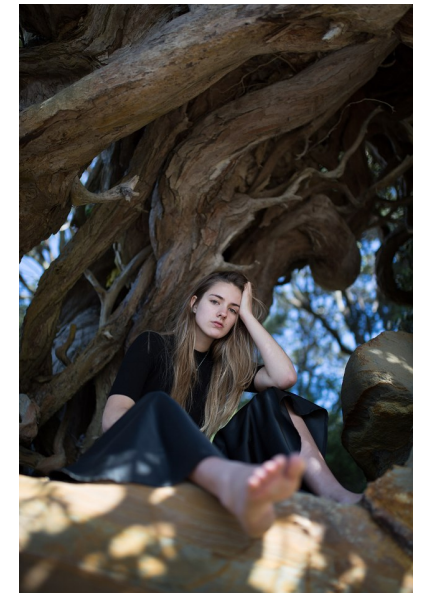

GEORGIA HERON

HEIGHT 173CM/5'8" BUST 84CM/33" WAIST 64CM/25" HIPS 89CM/35"
DRESS 36-38 EU/6-8 US/8-10 UK SHOE 39 EU/8 US/6 UK HAIR BLONDE
EYES BLUE

RPD MODELS

51 Barbados Drive, Unsworth Heights, Auckland, New Zealand, 0630
+64211787148 | rose@rpdmodels.com