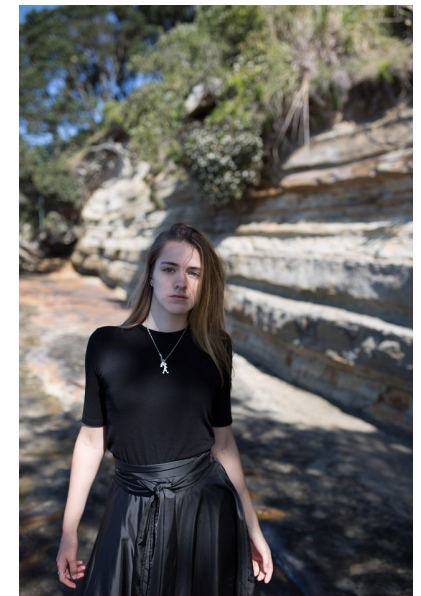

GEORGIA HERON

HEIGHT 173CM/5'8" BUST 84CM/33" WAIST 64CM/25" HIPS 89CM/35"
DRESS 36-38 EU/6-8 US/8-10 UK SHOE 39 EU/8 US/6 UK HAIR BLONDE
EYES BLUE

RPD MODELS

51 Barbados Drive, Unsworth Heights, Auckland, New Zealand, 0630
+64211787148 | rose@rpdmodels.com