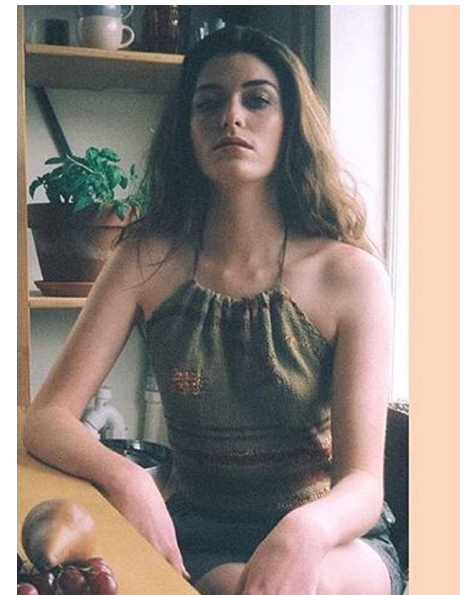

SOPHIE CHAMPION

HEIGHT 178CM/5'10" BUST 86CM/34" WAIST 66CM/26" HIPS 89CM/35"
SHOE 40 EU/9 US/6.5 UK HAIR AUBURN RED EYES BLUE

RPD MODELS

51 Barbados Drive, Unsworth Heights, Auckland, New Zealand, 0630
+64211787148 | rose@rpdmodels.com