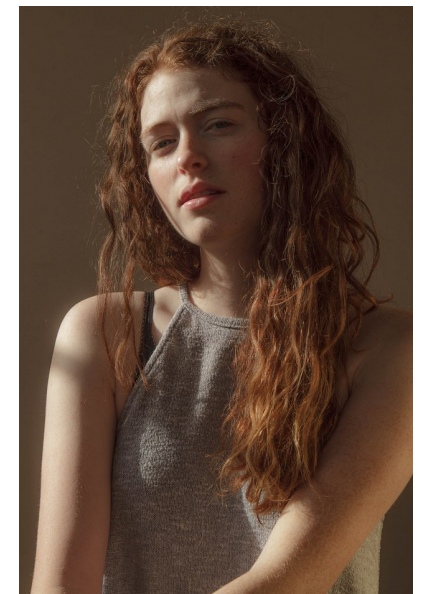

SOPHIE CHAMPION

HEIGHT 178CM/5'10" BUST 86CM/34" WAIST 66CM/26" HIPS 89CM/35"
SHOE 40 EU/9 US/6.5 UK HAIR AUBURN RED EYES BLUE

RPD MODELS

51 Barbados Drive, Unsworth Heights, Auckland, New Zealand, 0630
+64211787148 | rose@rpdmodels.com