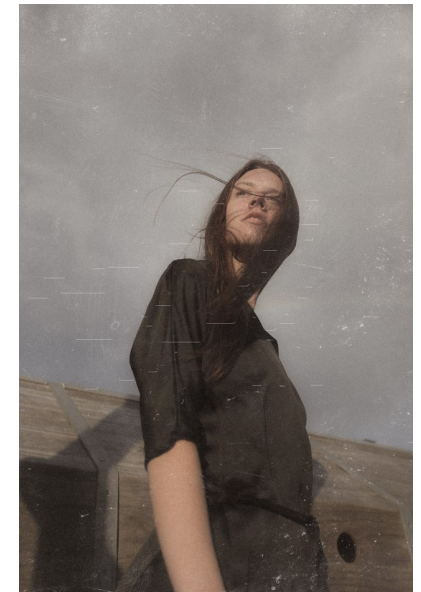

CAITLIN GLENTON

HEIGHT 175CM/5'9" BUST 84CM/33" WAIST 61CM/24" HIPS 89CM/35"
SHOE 38 EU/7 US/5 UK HAIR BLONDE EYES BLUE

RPD MODELS

51 Barbados Drive, Unsworth Heights, Auckland, New Zealand, 0630
+64211787148 | rose@rpdmodels.com