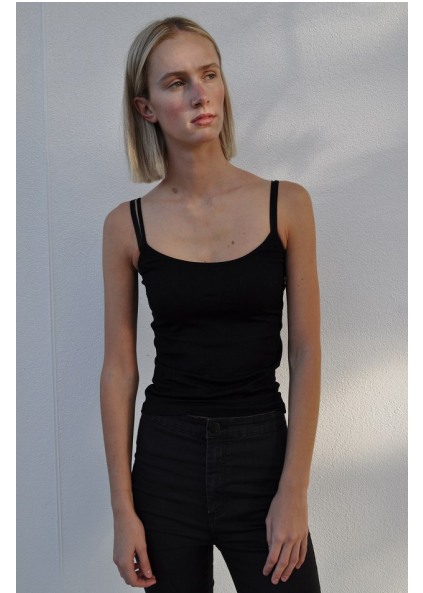

MICHELLE ABRAHAM

HEIGHT 180CM/5'11" BUST 84CM/33" WAIST 66CM/26" HIPS 90CM/35.5"  
SHOE 40 EU/9 US/6.5 UK HAIR BLONDE EYES BLUE

RPD MODELS

51 Barbados Drive, Unsworth Heights, Auckland, New Zealand, 0630  
+64211787148 | [rose@rpdmodels.com](mailto:rose@rpdmodels.com)