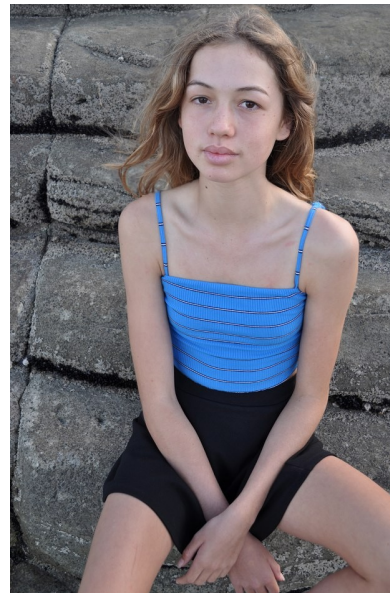

HOLLY ATKINSON

HEIGHT 172CM/5'7.5" BUST 77CM/30.5" WAIST 62CM/24.5"
HIPS 81CM/32" SHOE 38.5 EU/7.5 US/5.5 UK HAIR DARK BLONDE
EYES BROWN

RPD MODELS

51 Barbados Drive, Unsworth Heights, Auckland, New Zealand, 0630
+64211787148 | rose@rpdmodels.com