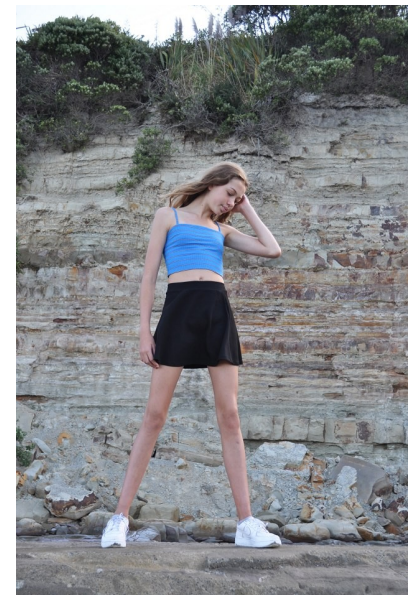

HOLLY ATKINSON

HEIGHT 172CM/5'7.5" BUST 77CM/30.5" WAIST 62CM/24.5"
HIPS 81CM/32" SHOE 38.5 EU/7.5 US/5.5 UK HAIR DARK BLONDE
EYES BROWN

RPD MODELS

51 Barbados Drive, Unsworth Heights, Auckland, New Zealand, 0630
+64211787148 | rose@rpdmodels.com