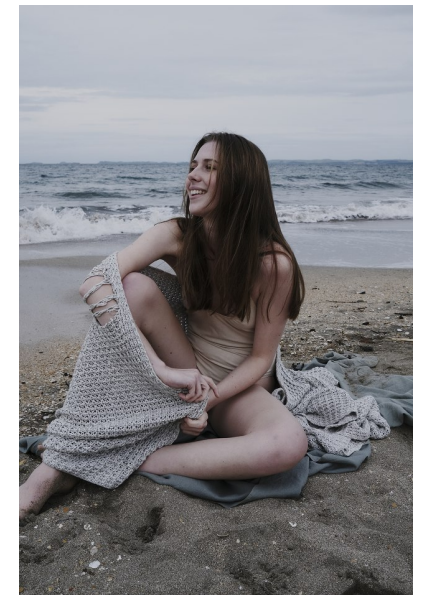

ABBY BURD

HEIGHT 179CM/5'10.5" BUST 84CM/33" WAIST 66CM/26" HIPS 90CM/35.5"  
SHOE 39 EU/8 US/6 UK HAIR DARK BLONDE EYES BLUE

RPD MODELS

51 Barbados Drive, Unsworth Heights, Auckland, New Zealand, 0630  
+64211787148 | [rose@rpdmodels.com](mailto:rose@rpdmodels.com)