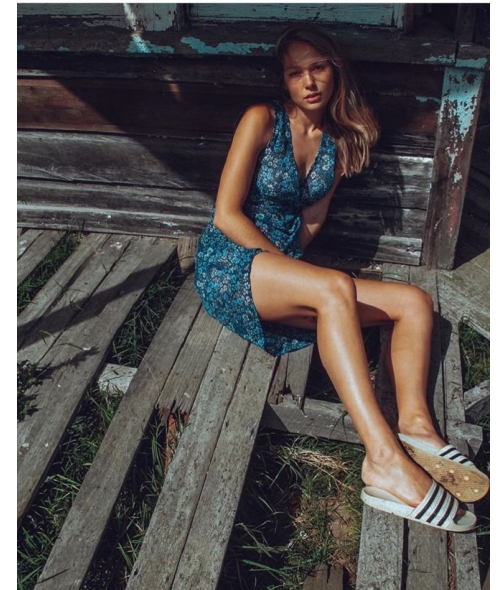

## CHANELLE TAYLOR

HEIGHT 175CM/5'9" BUST 86CM/34" B WAIST 64CM/25" HIPS 89CM/35"  
SHOE 40 EU/9 US/6.5 UK HAIR BLONDE EYES BLUE