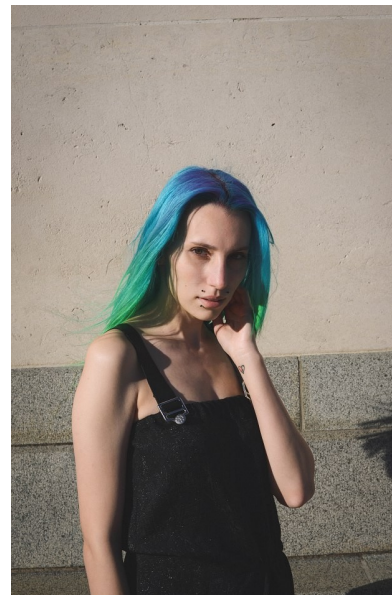

SAZI

HEIGHT 173CM/5'8" BUST 89CM/35" WAIST 69CM/27" HIPS 92CM/36"  
DRESS 36-38 EU/6-8 US/8-10 UK SHOE 38.5 EU/7.5 US/5.5 UK HAIR BRUNETTE  
EYES BROWN

RPD MODELS

+64211787148 | [rose@rpdmodels.com](mailto:rose@rpdmodels.com)