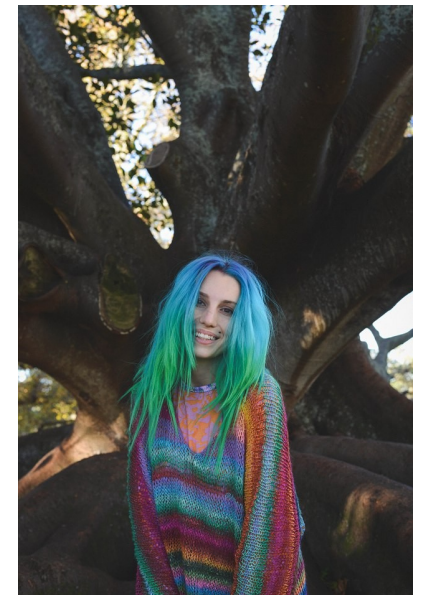

SAZI

HEIGHT 173CM/5'8" BUST 89CM/35" WAIST 69CM/27" HIPS 92CM/36"  
DRESS 36-38 EU/6-8 US/8-10 UK SHOE 38.5 EU/7.5 US/5.5 UK HAIR BRUNETTE  
EYES BROWN

RPD MODELS

+64211787148 | [rose@rpdmodels.com](mailto:rose@rpdmodels.com)