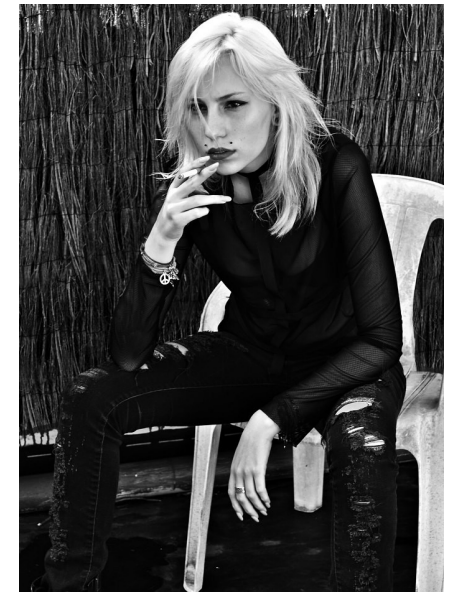

SAZI

HEIGHT 173CM/5'8" BUST 89CM/35" WAIST 69CM/27" HIPS 92CM/36"  
DRESS 36-38 EU/6-8 US/8-10 UK SHOE 38.5 EU/7.5 US/5.5 UK HAIR BRUNETTE  
EYES BROWN

RPD MODELS

+64211787148 | [rose@rpdmodels.com](mailto:rose@rpdmodels.com)