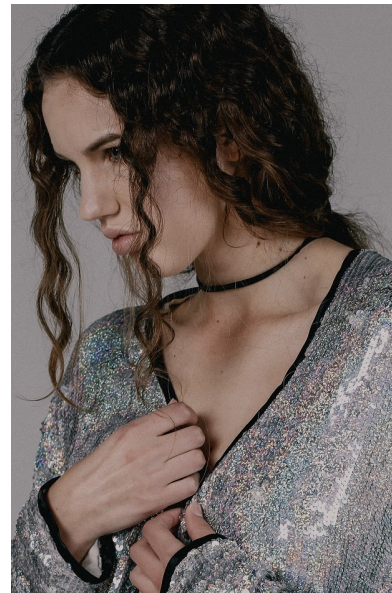

TAYLA CROSS

HEIGHT 179CM/5'10.5" BUST 86CM/34" WAIST 64CM/25" HIPS 89CM/35"
DRESS 36-38 EU/6-8 US/8-10 UK SHOE 39 EU/8 US/6 UK HAIR BROWN
EYES BLUE

RPD MODELS

51 Barbados Drive, Unsworth Heights, Auckland, New Zealand, 0630
+64211787148 | rose@rpdmodels.com