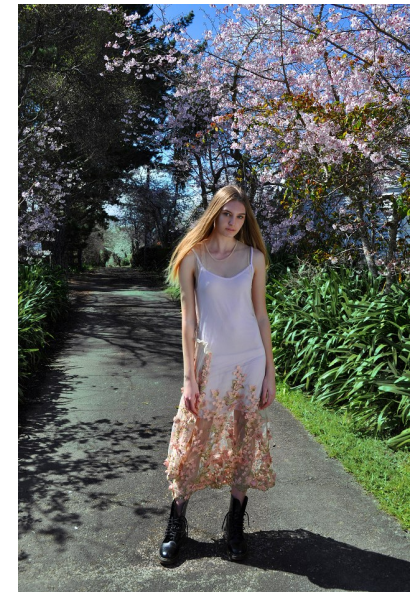

KATE BENNETT

HEIGHT 175CM/5'9" BUST 84CM/33" WAIST 60CM/23.5" HIPS 87CM/34.5"  
SHOE 39 EU/8 US/6 UK HAIR BLONDE EYES BLUE

RPD MODELS

51 Barbados Drive, Unsworth Heights, Auckland, New Zealand, 0630  
+64211787148 | [rose@rpdmodels.com](mailto:rose@rpdmodels.com)