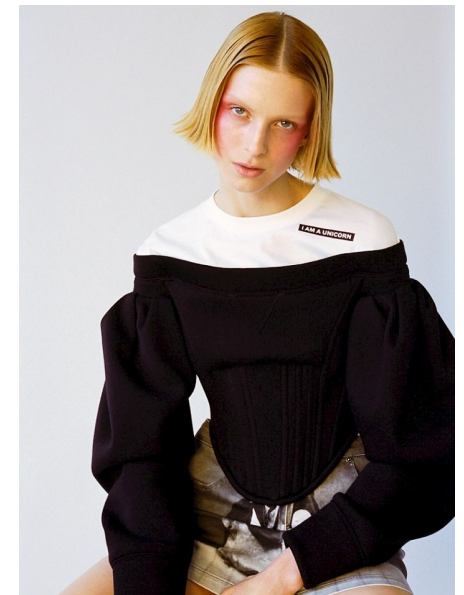

EMILY DRIVER

HEIGHT 180CM/5'11" BUST 82CM/32.5" WAIST 61CM/24" HIPS 89CM/35"
SHOE 40.5 EU/9.5 US/7 UK HAIR BLONDE EYES BLUE

RPD MODELS

51 Barbados Drive, Unsworth Heights, Auckland, New Zealand, 0630
+64211787148 | rose@rpdmodels.com